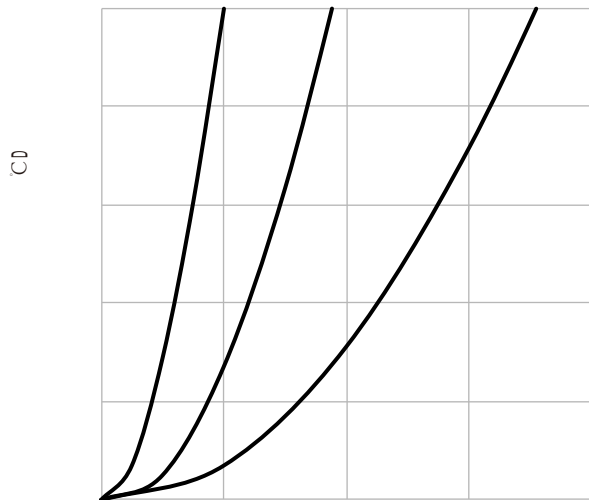

NRSM Series

Tolerance	Temperature Rise Current Typ. (A)	Temperature Rise Current Max. (A)	Satura on Current Typ. (A)	Satura on Current Max. (A)	DC Resistance Typ. (Ω)	DC Resistance Max. (Ω)
-----------	---	---	----------------------------------	----------------------------------	---------------------------------------	---------------------------------------

Symbol

Symbol