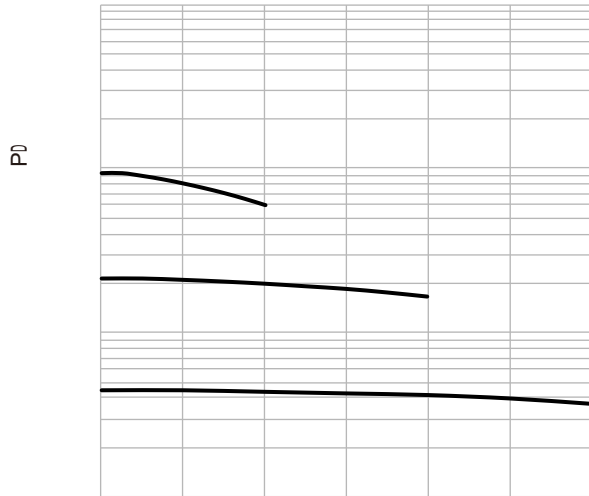

NRSM Series

Tolerance	Temperature Rise Current Typ. (A)	Temperature Rise Current Max. (A)	Satura on Current Typ. (A)	Satura on Current Max. (A)	DC Resistance Typ. (Ω)	DC Resistance Max. (Ω)
-----------	---	---	----------------------------------	----------------------------------	---------------------------------------	---------------------------------------

Symbol

Symbol