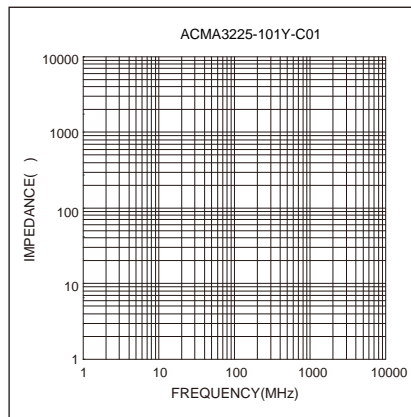

Typical Electrical Characteristics:

Reel Dimension : [mm]

Packaging Quantity:

1000 Pcs/Reel

5 Reel /Inner box(5000 Pcs)

8 Inner box/Carton box(40K Pcs)

Cautions and Warnings:

Storage Conditions :