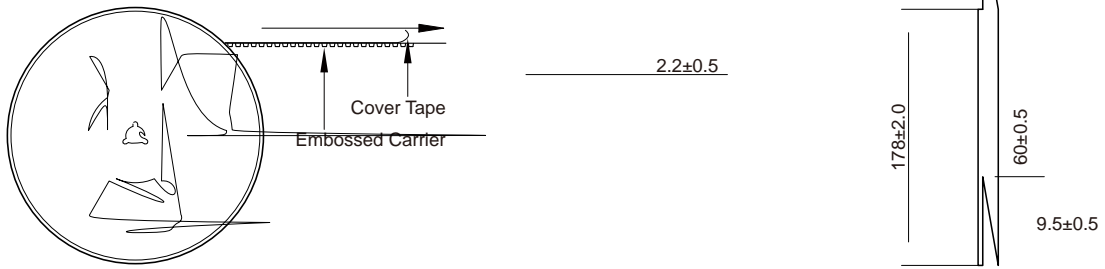

Typical Electrical Characteristics:

Reel Dimension : [mm]

Packaging Quantity:

1000 Pcs/Reel

5 Reel /Inner box(5000 Pcs)

8 Inner box/Carton box(40K Pcs)

Cautions and Warnings:

Storage Conditions :